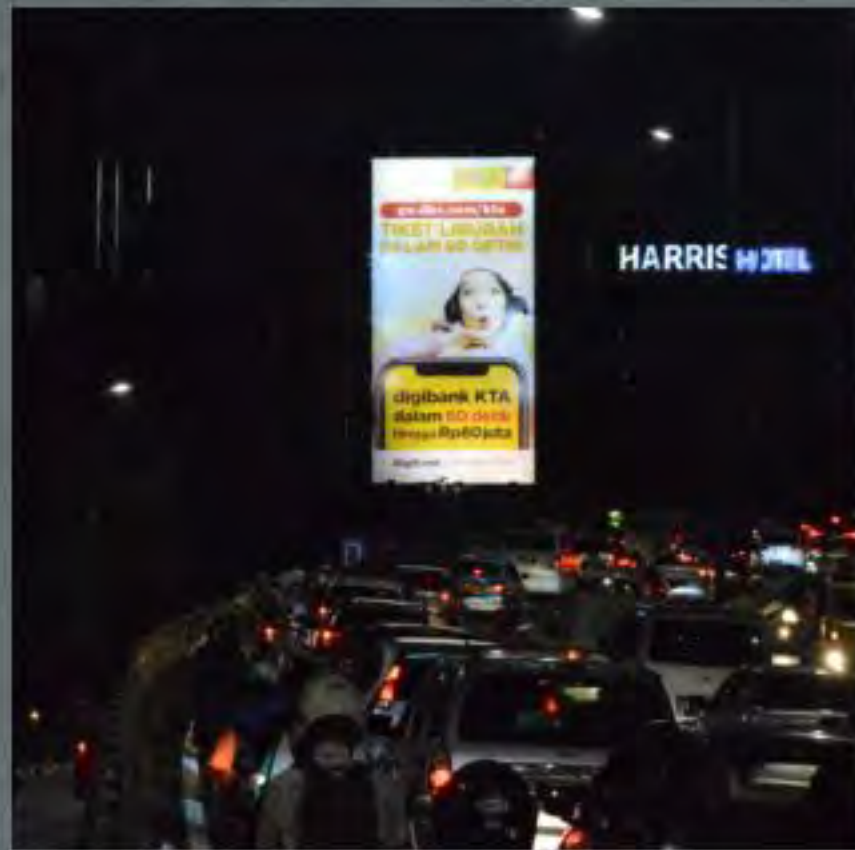

**BILLBOARD CASABLANCA
JAKARTA SELATAN**