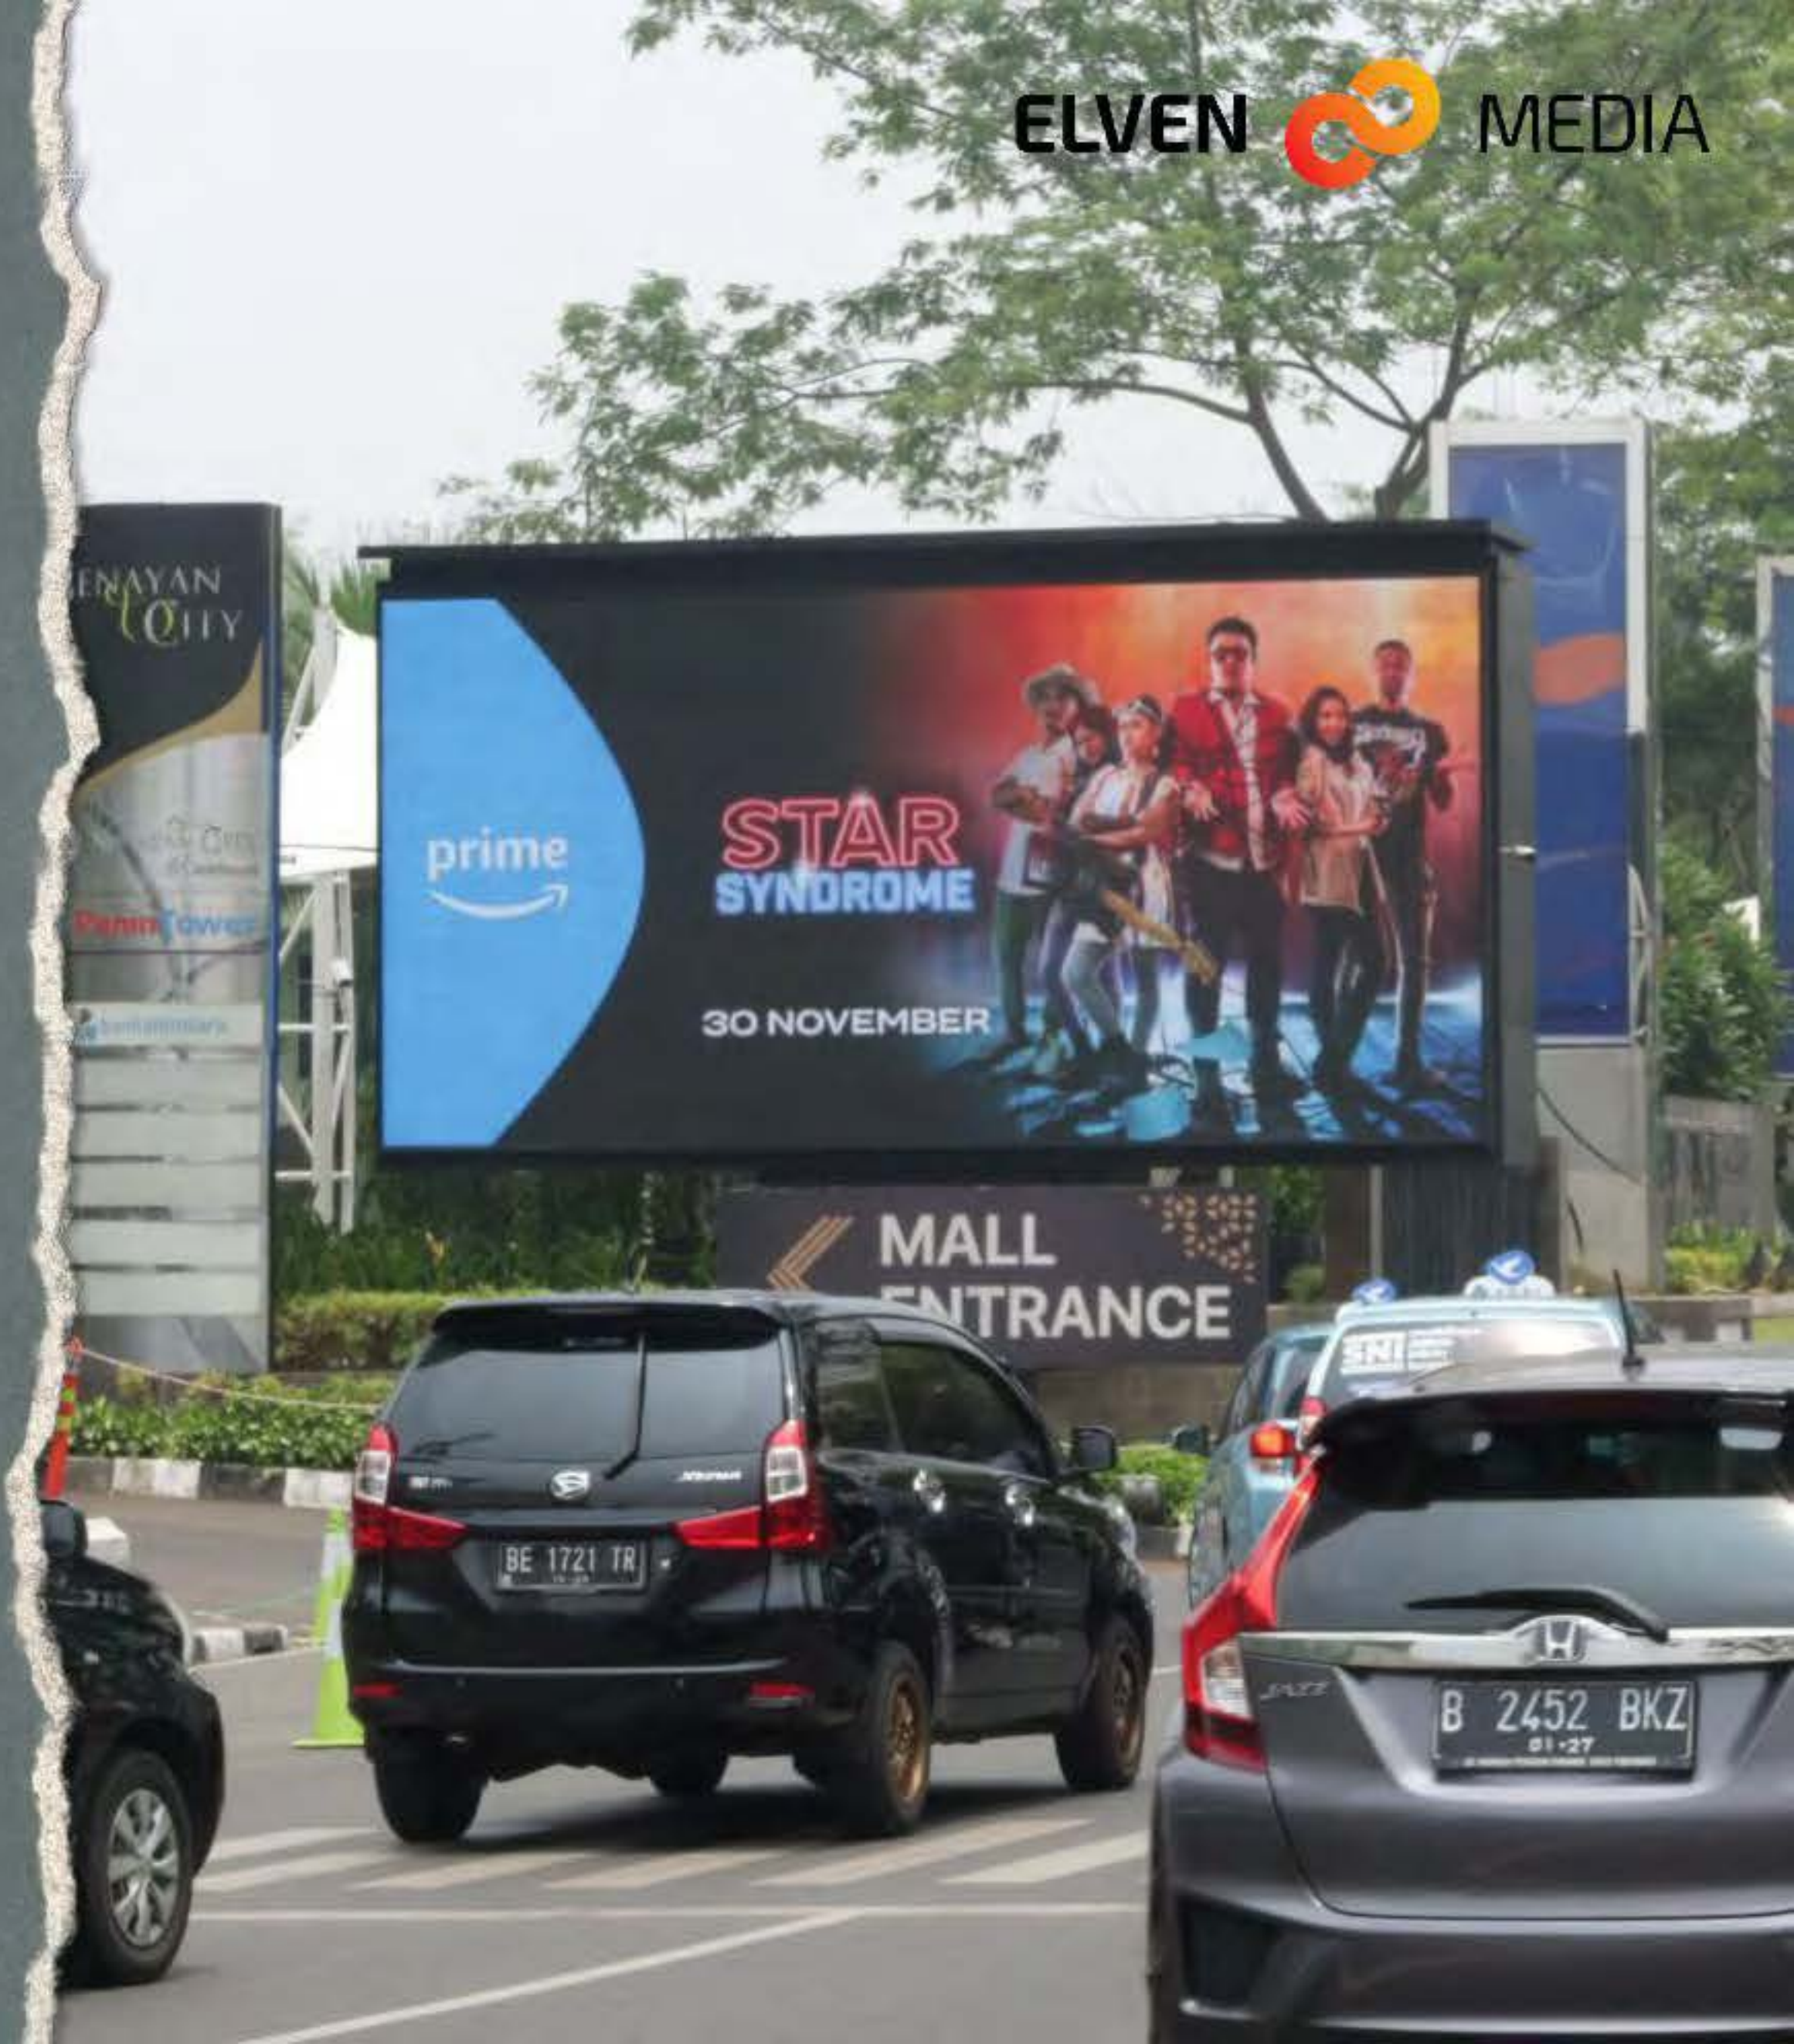

PRIME VIDEO

ELVEN  MEDIA

LED GRAND INDONESIA
LOCATION :
JALAN MH THAMRIN
JAKARTA PUSAT

PRIME VIDEO

ELVEN MEDIA

LED SENAYAN CITY
LOCATION :
JALAN ASIA AFRIKA
JAKARTA PUSAT

LEGO

ELVEN MEDIA